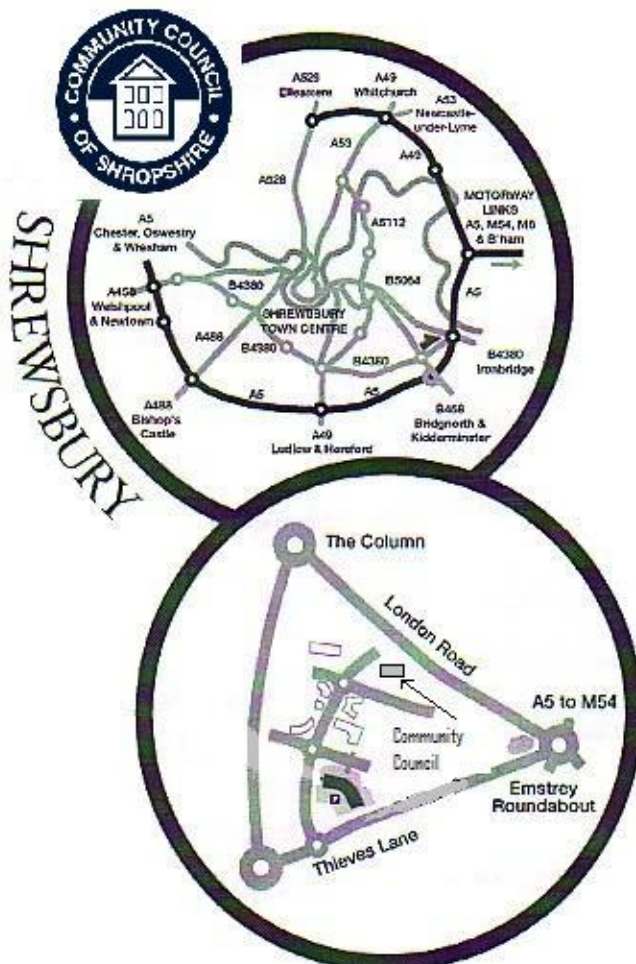

From Oswestry A5 and Welshpool A458, arrive at Bicton Heath roundabout and the beginning of the dual-carriageway around Shrewsbury. Take the exit marked Telford M54. Take the second exits straight over the next 3 roundabouts. At the fourth roundabout take the first exit - sharp left, onto the B4380 marked Shrewsbury Business Park. At the small roundabout turn right into the business park. Ahead of you, you should clearly see a blue building called "Global House". Head for this building, carrying straight over the first mini roundabout and again at the next. As you approach Global House you will see the Shropshire RCC building to the right (a salmon coloured frontage). Our car park is in the front of the building.

From Whitchurch take the A49 towards Shrewsbury. At the roundabout that meets the A5 (first exit marked Telford & M54) take the second exit marked Shrewsbury and Welshpool. At the following roundabout, take the third exit onto the B4380 marked Shrewsbury Business Park. At the small roundabout turn right into the business park. Ahead of you, you should clearly see a blue building called "Global House". Head for this building, which will take you over two small roundabouts. As you approach Global House you will see the Shropshire RCC building to your right (a salmon coloured frontage). Our car park is in the front of the building.

Shropshire RCC
4 The Creative Quarter,
Shrewsbury Business Park
Shrewsbury
SY2 6LG

Telephone 01743 360641